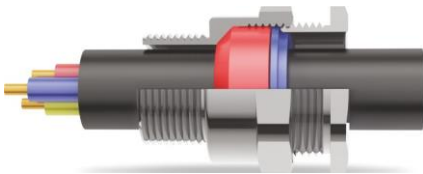

A2F Type Single Compression Cable Gland

MM-EX-A2F-20S16 1M X6 (M20)

CABLE GLAND SIZE DETAILS

Type	A2F Type Single Compression Cable Gland	CODE	MM-EX-A2F-20S16 1M X6 (M20)
Cable Types	Unarmoured	CABLE GALND SIZE	20S16
Application	For indoor and outdoor use with all types of unarmoured cable where it is essential to provide IP66 or IP68 protection on the outer sheath of cable for circular, Unarmoured plastic or rubber sheathed cables.	ENTRT THREAD "C"	
		METRIC	M20
Option thread	Metric	THREAD LEGTH "E"	
Gland Material	Stainless Steel (SS316L)	METRIC	17
IP Rating	IP66 & IP68	CABLE DIAMETER "A"	
Gas Group	II C	MIN	3.2
EPL (Equipment Protection Level)	Zone 1, Zone 2 Gb, Gc, Gas Zone 21, Zone 22, Db, Dc Dust	MAX	8.5
Sealing Ring	Single Compression Sealing	HEX SIZE	
Operating Temperature	Silicone Seals: IECEx/ATEX-55°C ≤ Ta ≤ +160°C EAC-60°C ≤ Ta ≤ +130°C	M : MAX	24
Finish	Natural Brass or Nickel Plated	N : MAX	26.5
Accessories	PVC Shroud, Lock Nut, Earth Tag, Serrated Washer, Adaptor / Reducer		

IECEx Certificate No. ECEX PRE 20.0124X
ATEX Certificate No. Presafe 20 ATEX 48906X
EAC Certificate No. RU C-IN.AA71.B.00212/20
PESO Certificate No. P538496/4
Protection Type Ex d, Ex e, Ex t

- * Degrees of protection (IP Code) : IP66 / IP68 (1.5 meter, 2 Hours)
- * All the dimensions given are in Millimeters (mm)
- * Can be also provided in Kit Packing as per requirement