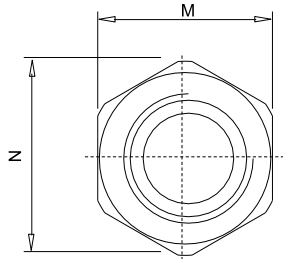

A2F Type Single Compression Cable Gland

MM-EX-A2F-20S16 1M X6 (M20)

CABLE GLAND SIZE DETAILS

Type	A2F Type Single Compression Cable Gland	CODE	MM-EX-A2F-20S16 1M X6 (M20)
Cable Types	Unarmoured	CABLE GALND SIZE	20S16
Application	For indoor and outdoor use with all types of unarmoured cable where it is essential to provide IP66 or IP68 protection on the outer sheath of cable for circular, Unarmoured plastic or rubber sheathed cables.	ENTRT THREAD "C"	
		METRIC	M20
Option thread	Metric	THREAD LEGTH "E"	
Gland Material	Stainless Steel (SS316L)	METRIC	17
IP Rating	IP66 & IP68	CABLE DIAMETER "A"	
Gas Group	II C	MIN	3.2
EPL (Equipment Protection Level)	Zone 1, Zone 2 Gb, Gc, Gas Zone 21, Zone 22, Db, Dc Dust	MAX	8.5
Sealing Ring	Single Compression Sealing	HEX SIZE	
Operating Temperature	Silicone Seals: IECEx/ATEX-55°C ≤ Ta ≤ +160°C EAC-60°C ≤ Ta ≤ +130°C	M : MAX	24
Finish	Natural Brass or Nickel Plated	N : MAX	26.5
Accessories	PVC Shroud, Lock Nut, Earth Tag, Serrated Washer, Adaptor / Reducer		

IECEx Certificate No. ECEX PRE 20.0124X
ATEX Certificate No. Presafe 20 ATEX 48906X
EAC Certificate No. RU C-IN.AA71.B.00212/20
PESO Certificate No. P538496/4
Protection Type Ex d, Ex e, Ex t

- * Degrees of protection (IP Code) : IP66 / IP68 (1.5 meter, 2 Hours)
- * All the dimensions given are in Millimeters (mm)
- * Can be also provided in Kit Packing as per requirement