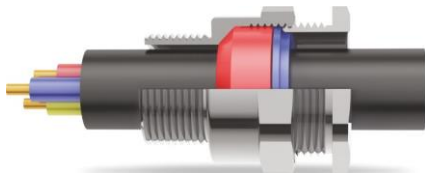

A2F Type Single Compression Cable Gland

MM-EX-A2F-20S 1M B2 (M20)

CABLE GLAND SIZE DETAILS

Type	A2F Type Single Compression Cable Gland
Cable Types	Unarmoured
Application	For indoor and outdoor use with all types of unarmoured cable where it is essential to provide IP66 or IP68 protection on the outer sheath of cable for circular, Unarmoured plastic or rubber sheathed cables.
Option thread	Metric
Gland Material	Brass Nickle Plate (BNP)
IP Rating	IP66 & IP68

CODE MM-EX-A2F-20S 1M B2 (M20)

CABLE GALND SIZE 20S

ENTRT THREAD "C"
METRIC M20

THREAD LEGTH "E"
METRIC 17

Gas Group	II C
EPL (Equipment Protection Level)	Zone 1, Zone 2 Gb, Gc, Gas Zone 21, Zone 22, Db, Dc Dust

CABLE DIAMETER "A"
MIN 6.2
MAX 11.6

Sealing Ring	Single Compressoin Sealing
Operating Temperature	Silicone Seals: IECEx/ATEX-55°C ≤ Ta ≤ +160°C EAC-60°C ≤ Tas +130°C
Finish	Natural Brass or Nickel Plated
Accessories	PVC Shroud, Lock Nut, Earth Tag, Serrated Washer, Adaptor Reducer