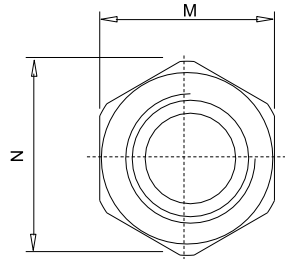

A2F Type Single Compression Cable Gland

MM-EX-A2F-20S 1M B2 (M20)

CABLE GLAND SIZE DETAILS

Type	A2F Type Single Compression Cable Gland
Cable Types	Unarmoured
Application	For indoor and outdoor use with all types of unarmoured cable where it is essential to provide IP66 or IP68 protection on the outer sheath of cable for circular, Unarmoured plastic or rubber sheathed cables.
Option thread	Metric
Gland Material	Brass Nickle Plate (BNP)
IP Rating	IP66 & IP68

CODE MM-EX-A2F-20S 1M B2 (M20)

CABLE GALND SIZE 20S

ENTRT THREAD "C"
METRIC M20

THREAD LEGTH "E"
METRIC 17

Gas Group	II C
EPL (Equipment Protection Level)	Zone 1, Zone 2 Gb, Gc, Gas Zone 21, Zone 22, Db, Dc Dust

CABLE DIAMETER "A"
MIN 6.2
MAX 11.6

Sealing Ring	Single Compressoin Sealing
Operating Temperature	Silicone Seals: IECEx/ATEX-55°C ≤ Ta ≤ +160°C EAC-60°C ≤ Tas +130°C
Finish	Natural Brass or Nickel Plated
Accessories	PVC Shroud, Lock Nut, Earth Tag, Serrated Washer, Adaptor Reducer

- * Degrees of protection (IP Code) : IP66 / IP68 (1.5 meter, 2 Hours)
- * All the dimensions given are in Millimeters (mm)
- * Can be also provided in Kit Packing as per requirement