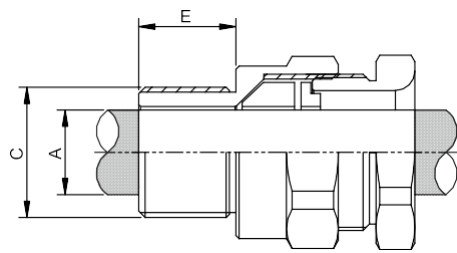

A2F Type Single Compression Cable Gland

MM-EX-A2F-20S 1M B2 (M20)

CABLE GLAND SIZE DETAILS

Type	A2F Type Single Compression Cable Gland
Cable Types	Unarmoured
Application	For indoor and outdoor use with all types of unarmoured cable where it is essential to provide IP66 or IP68 protection on the outer sheath of cable for circular, Unarmoured plastic or rubber sheathed cables.
Option thread	Metric
Gland Material	Brass Nickle Plate (BNP)
IP Rating	IP66 & IP68

CODE MM-EX-A2F-20S 1M B2 (M20)

CABLE GALND SIZE 20S

ENTRT THREAD "C"
METRIC M20

THREAD LEGTH "E"
METRIC 17

Gas Group	II C
EPL (Equipment Protection Level)	Zone 1, Zone 2 Gb, Gc, Gas Zone 21, Zone 22, Db, Dc Dust

CABLE DIAMETER "A"
MIN 6.2
MAX 11.6

Sealing Ring	Single Compressoin Sealing
Operating Temperature	Silicone Seals: IECEx/ATEX-55°C ≤ Ta ≤ +160°C EAC-60°C ≤ Tas +130°C
Finish	Natural Brass or Nickel Plated
Accessories	PVC Shroud, Lock Nut, Earth Tag, Serrated Washer, Adaptor Reducer

- * Degrees of protection (IP Code) : IP66 / IP68 (1.5 meter, 2 Hours)
- * All the dimensions given are in Millimeters (mm)
- * Can be also provided in Kit Packing as per requirement