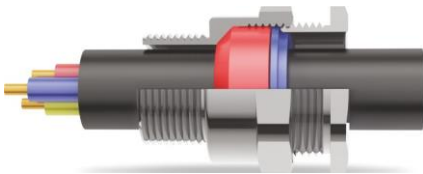

A2F Type Single Compression Cable Gland

MM-EX-A2F-20 1M B2 (M20)

CABLE GLAND SIZE DETAILS

Type	A2F Type Single Compression Cable Gland	CODE	MM-EX-A2F-20 1M B2 (M20)
Cable Types	Unarmoured	CABLE GALND SIZE	20
Application	For indoor and outdoor use with all types of unarmoured cable where it is essential to provide IP66 or IP68 protection on the outer sheath of cable for circular, Unarmoured plastic or rubber sheathed cables.	ENTRT THREAD "C"	
		METRIC	M20
Option thread	Metric	THREAD LEGTH "E"	
Gland Material	Brass Nickle Plate (BNP)	METRIC	17
IP Rating	IP66 & IP68	CABLE DIAMETER "A"	
Gas Group	II C	MIN	8.0
EPL (Equipment Protection Level)	Zone 1, Zone 2 Gb, Gc, Gas Zone 21, Zone 22, Db, Dc Dust	MAX	13.9
Sealing Ring	Single Compression Sealing	HEX SIZE	
Operating Temperature	Silicone Seals: IECEx/ATEX-55°C ≤ Ta ≤ +160°C EAC-60°C ≤ Ta ≤ +130°C	M : MAX	27
Finish	Natural Brass or Nickel Plated	N : MAX	30
Accessories	PVC Shroud, Lock Nut, Earth Tag, Serrated Washer, Adaptor / Reducer		

IECEx Certificate No. ECEX PRE 20.0124X
ATEX Certificate No. Presafe 20 ATEX 48906X
EAC Certificate No. RU C-IN.AA71.B.00212/20
PESO Certificate No. P538496/4
Protection Type Ex d, Ex e, Ex t

- * Degrees of protection (IP Code) : IP66 / IP68 (1.5 meter, 2 Hours)
- * All the dimensions given are in Millimeters (mm)
- * Can be also provided in Kit Packing as per requirement