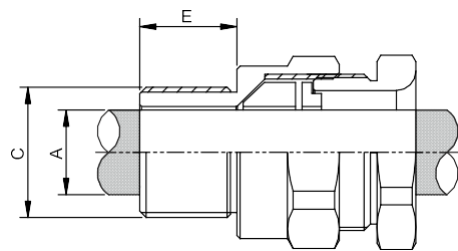

A2F Type Single Compression Cable Gland

MM-EX-A2F-20 1M B2 (M20)

CABLE GLAND SIZE DETAILS

Type	A2F Type Single Compression Cable Gland	CODE	MM-EX-A2F-20 1M B2 (M20)
Cable Types	Unarmoured	CABLE GALND SIZE	20
Application	For indoor and outdoor use with all types of unarmoured cable where it is essential to provide IP66 or IP68 protection on the outer sheath of cable for circular, Unarmoured plastic or rubber sheathed cables.	ENTRT THREAD "C"	
		METRIC	M20
Option thread	Metric	THREAD LEGTH "E"	
Gland Material	Brass Nickle Plate (BNP)	METRIC	17
IP Rating	IP66 & IP68	CABLE DIAMETER "A"	
Gas Group	II C	MIN	8.0
EPL (Equipment Protection Level)	Zone 1, Zone 2 Gb, Gc, Gas Zone 21, Zone 22, Db, Dc Dust	MAX	13.9
Sealing Ring	Single Compression Sealing	HEX SIZE	
Operating Temperature	Silicone Seals: IECEx/ATEX-55°C ≤ Ta ≤ +160°C EAC-60°C ≤ Ta ≤ +130°C	M : MAX	27
Finish	Natural Brass or Nickel Plated	N : MAX	30
Accessories	PVC Shroud, Lock Nut, Earth Tag, Serrated Washer, Adaptor / Reducer		

IECEx Certificate No. ECEX PRE 20.0124X
ATEX Certificate No. Presafe 20 ATEX 48906X
EAC Certificate No. RU C-IN.AA71.B.00212/20
PESO Certificate No. P538496/4
Protection Type Ex d, Ex e, Ex t

- * Degrees of protection (IP Code) : IP66 / IP68 (1.5 meter, 2 Hours)
- * All the dimensions given are in Millimeters (mm)
- * Can be also provided in Kit Packing as per requirement